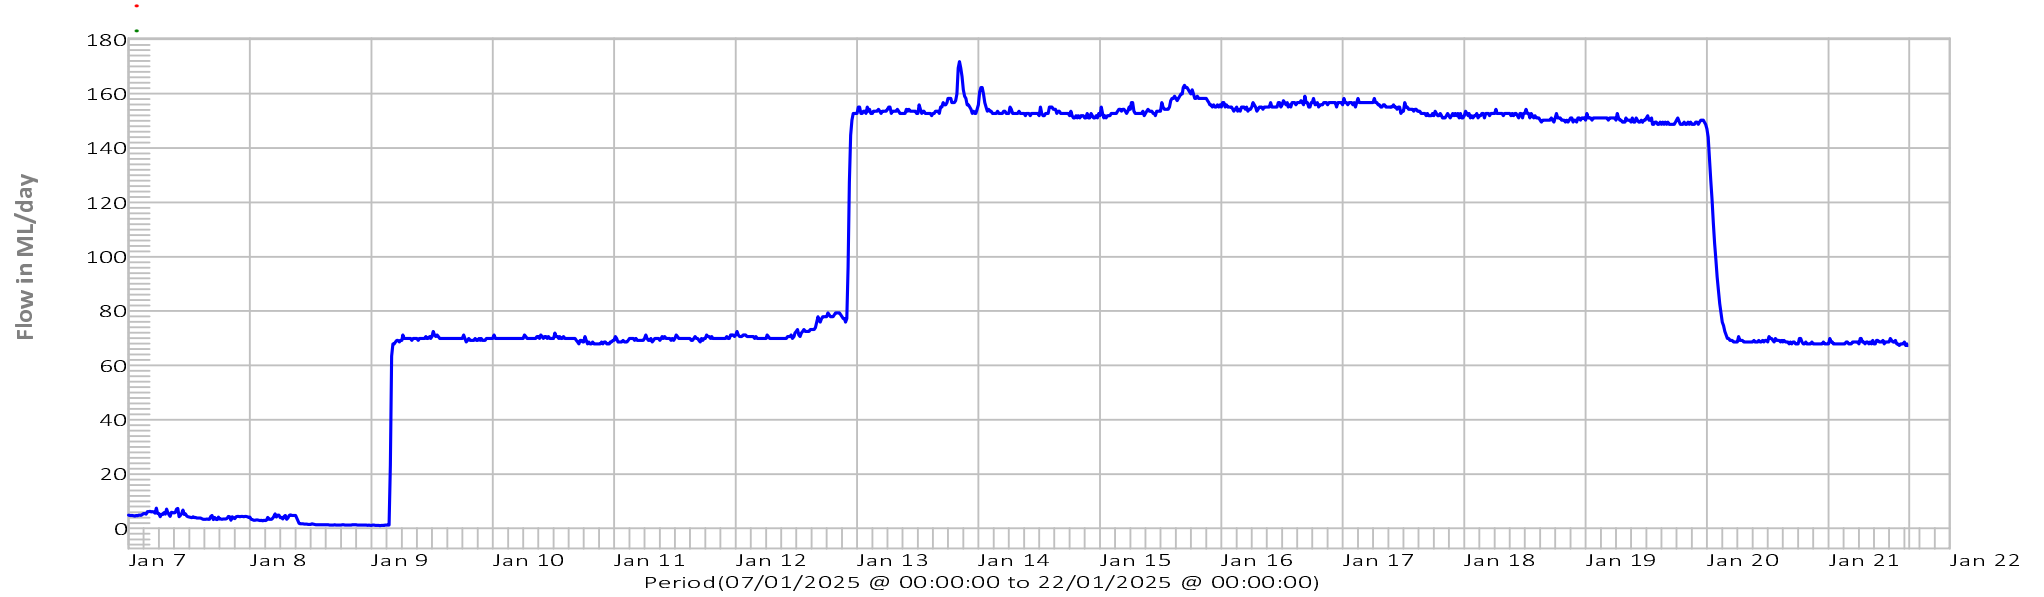

Liawenee Canal

Last Reading ML/day:
21/01/2025 @ 15:45:00 67.3

21/01/2025 @ 15:58
Time is Eastern Standard Time (EST)
Represented by vertical dotted line.
(add 1hr during day light savings)

Pine Tree Rivulet at Lake Highway Rainfall
Lake Augusta East Rainfall
Great Lake East Rainfall