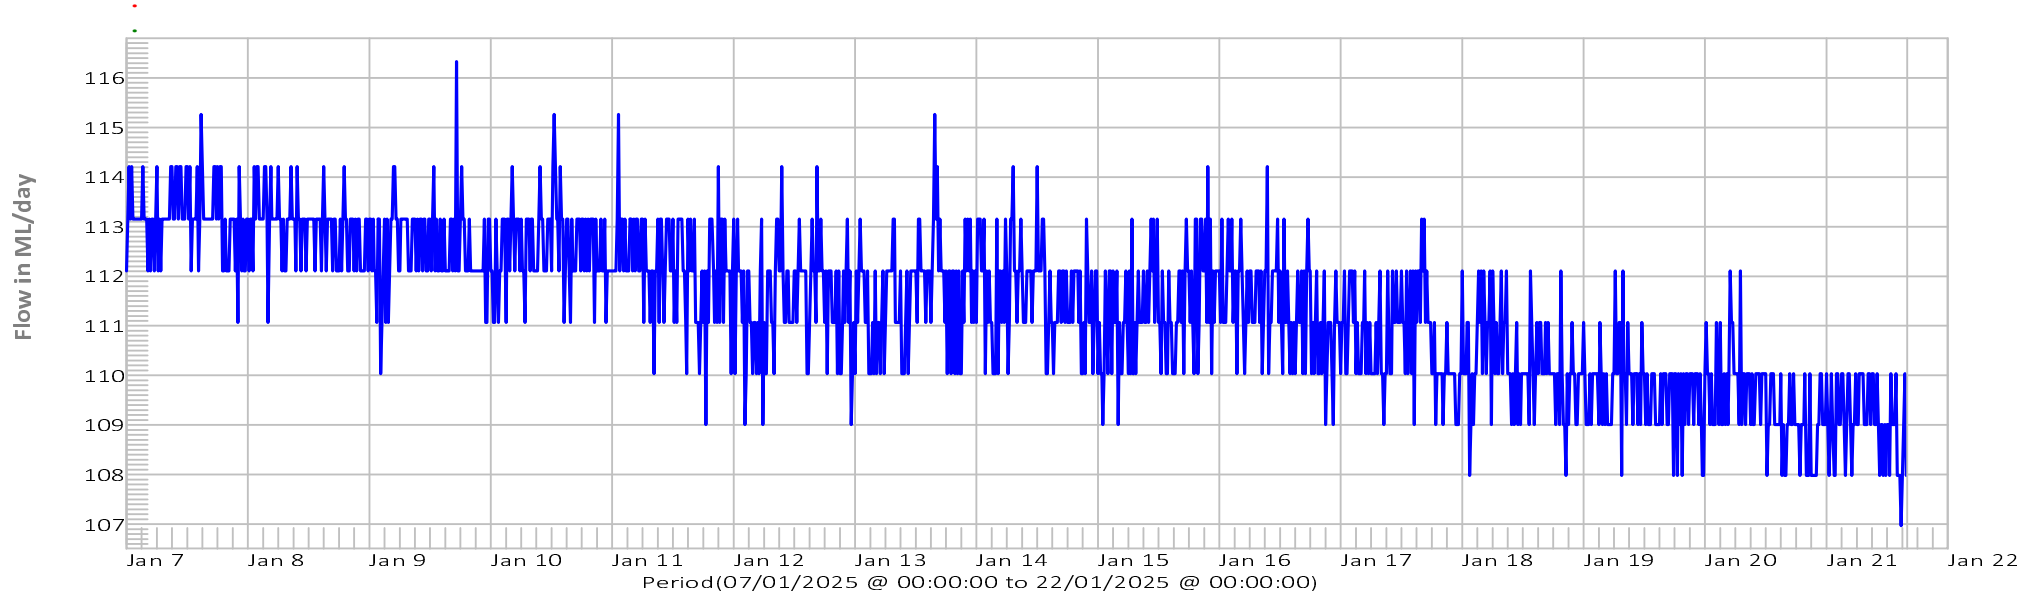

Lake River 20m downstream of Woods Lake

Poatina Tailrace Rainfall
Tods Corner Canal Rainfall
Miena Rainfall