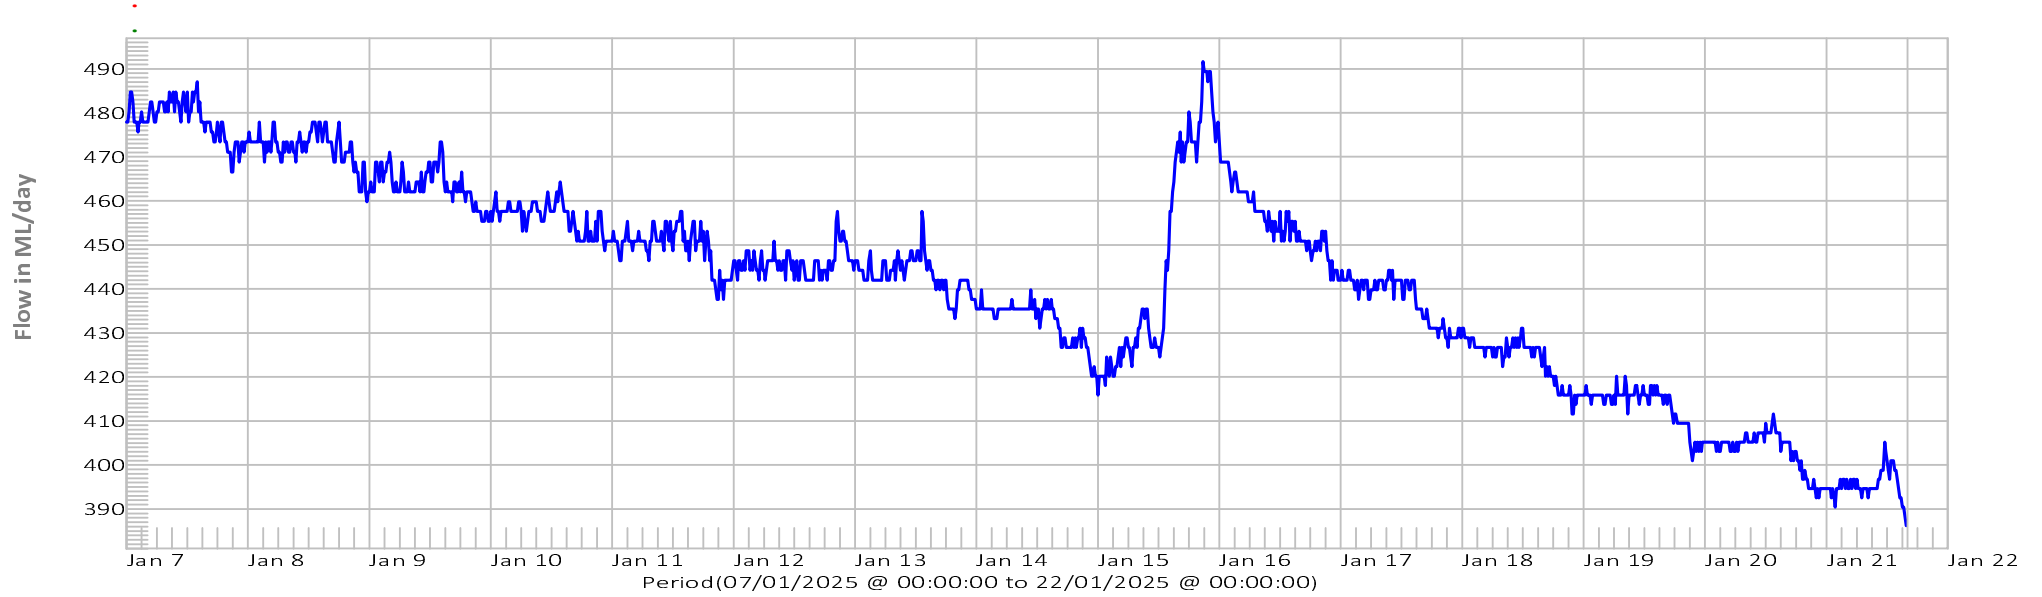

Last Reading ML/day:
21/01/2025 @ 15:45:00 386.2

21/01/2025 @ 16:00
Time is Eastern Standard Time (EST)
Represented by vertical dotted line.
(add 1hr during day light savings)

King River below John Butters Power Station

Lake Burbury Rainfall
Howards Plains Rainfall
Zeehan Rainfall