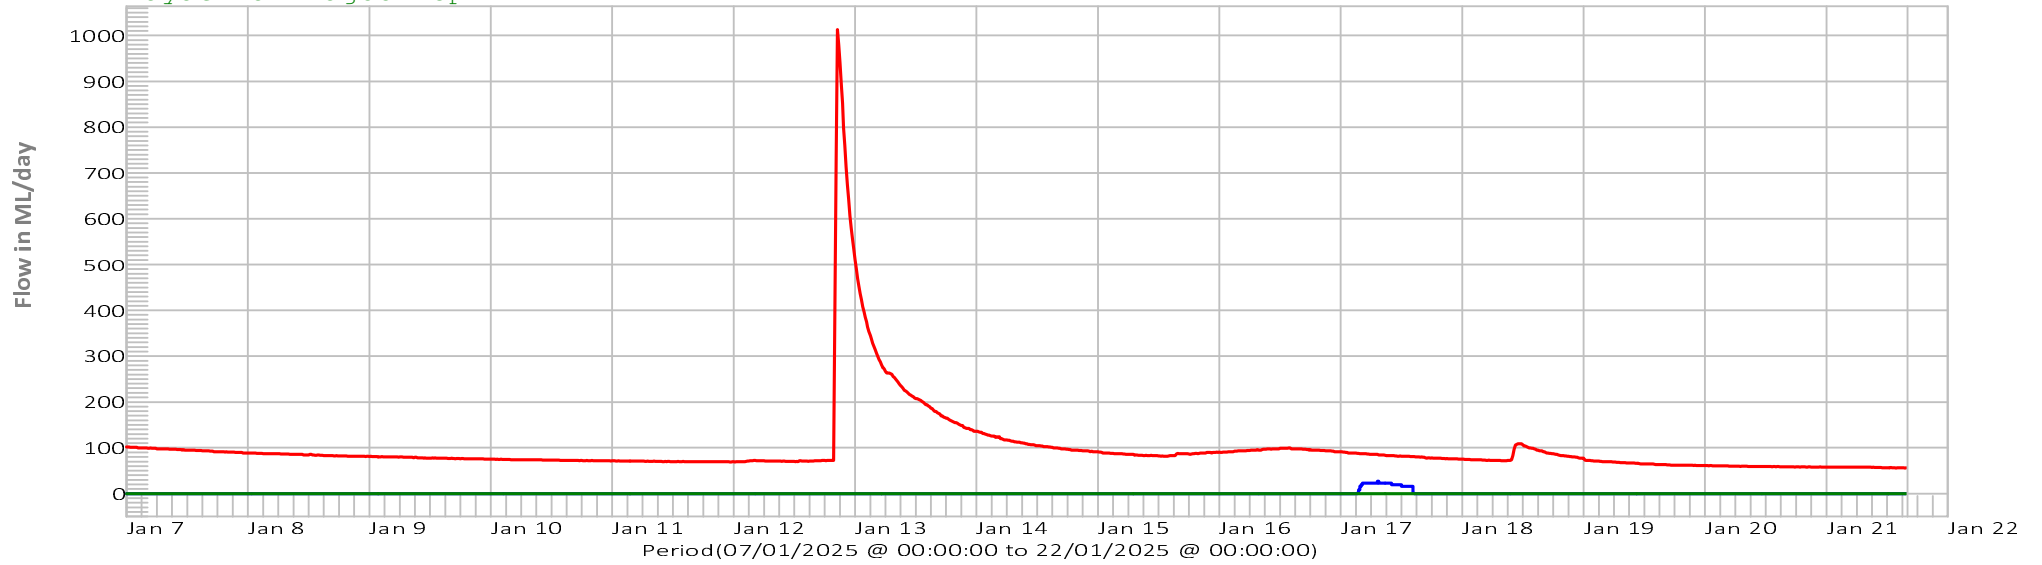

Last Reading ML/day:

21/01/2025 @ 15:45:00 0.0
 21/01/2025 @ 15:45:00 56.5
 21/01/2025 @ 15:45:00 0.0

Derwent River below Tarraleah Canal Pump
 Derwent River above Nive River
 Wayatinah Lagoon Spill

Dee Lagoon Rainfall
 Derwent River below Lake St Clair Rainfall
 Clarence River Rainfall