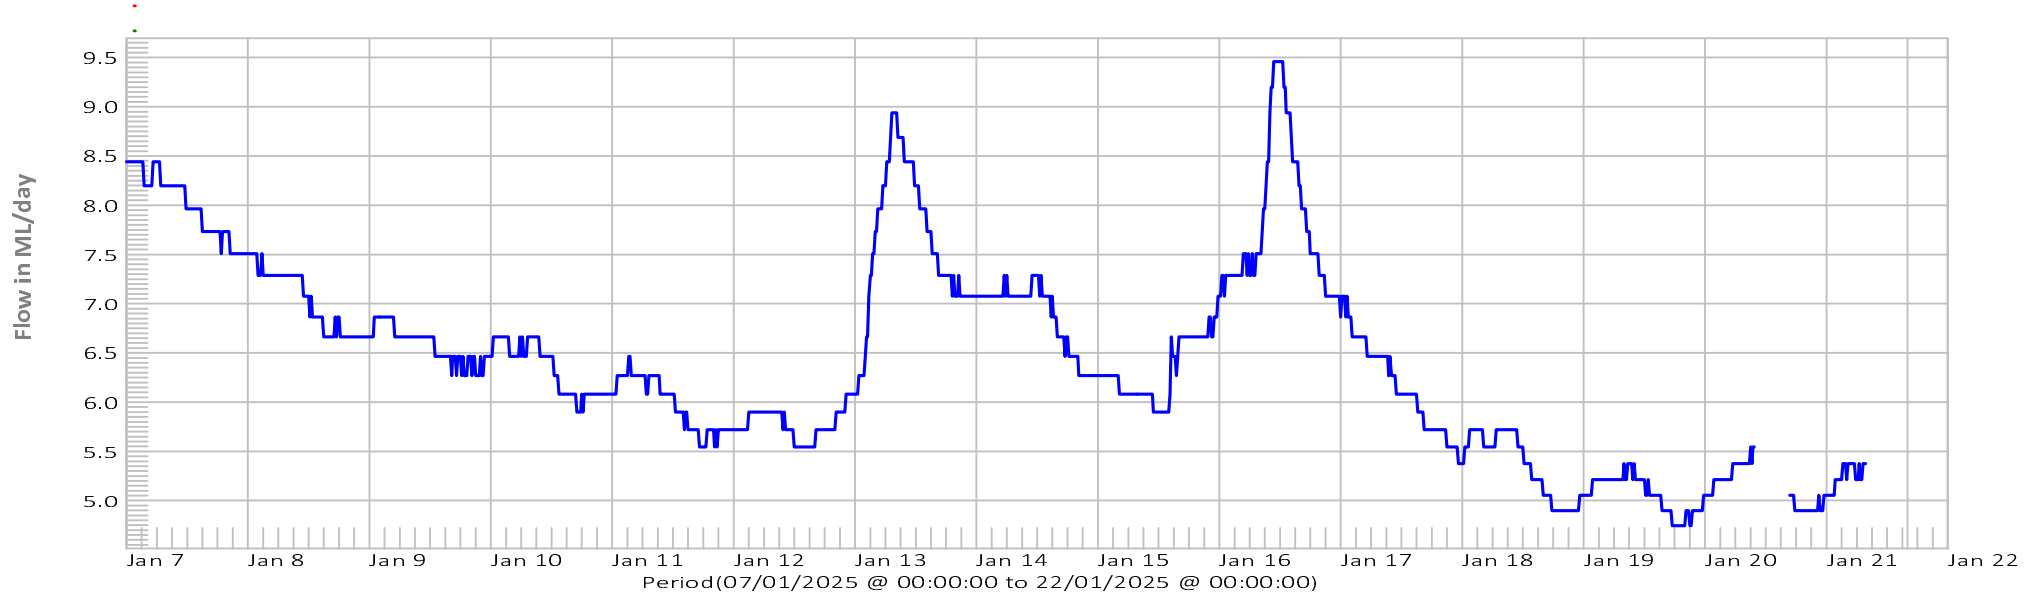

Dee River above Derwent River

Dee Lagoon Rainfall
Shannon River at Hermitage Rainfall
Misery Plateau Rainfall