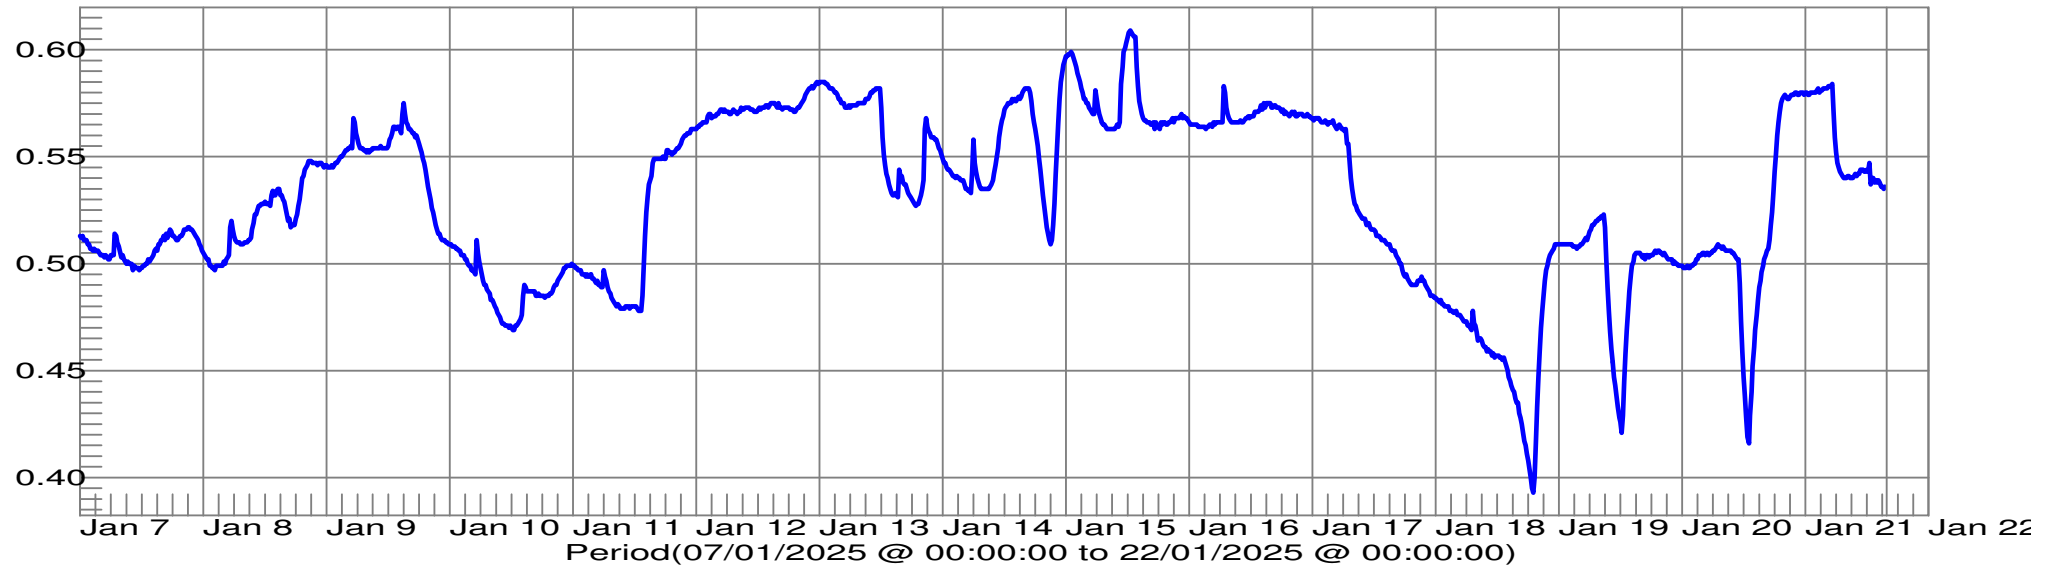

21/01/2025 @ 15:48

Meander River at Deloraine

Level in metres

Meander River at Deloraine Rainfall
Poatina Tailrace Rainfall
Pine Tree Rivulet at Lake Highway Rainfall

Cumulative Rain in mm